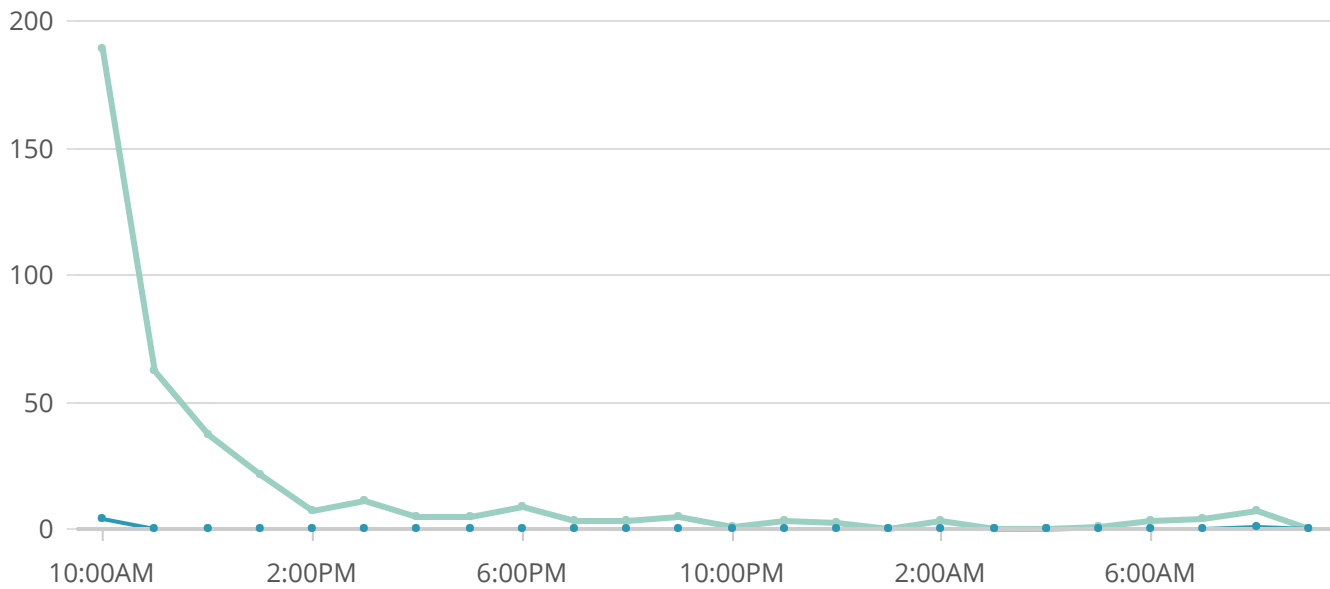

24-hour performance

Opens   Clicks

Top links clicked

http://www.jre.com.qa	7
https://play.google.com/store/apps/details?id=jrestate.justrealestate	1

Subscribers with most opens

f.abudhais@qgc-qatar.com	7
info@buildinqatar.com	8
mabunahl@jre.com.qa	17
alnajjara@aljazeera.net	10